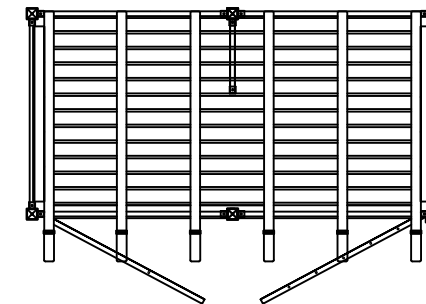

DTP-1 Elevation  
SCALE: 3/8"=1'-0"

DTP-2 Elevation  
SCALE: 3/8"=1'-0"

DTP-3 Elevation  
SCALE: 3/8"=1'-0"

DTP-4 Elevation  
SCALE: 3/8"=1'-0"

Typical Double Frame with Decking  
SCALE: 3/8"=1'-0"

**ToddPod**<sup>TM</sup>  
The Ultimate Outdoor Shower Enclosure  
[www.ToddPod.com](http://www.ToddPod.com)

Model DTP-5

Model DTP-6

Model DTP-7

Model DTP-8

DTP-5 Top View  
SCALE: 3/8"=1'-0"

DTP-6 Top View  
SCALE: 3/8"=1'-0"

DTP-7 Top View  
SCALE: 3/8"=1'-0"

DTP-8 Top View  
SCALE: 3/8"=1'-0"

DTP-5 Elevation  
SCALE: 3/8"=1'-0"

DTP-6 Elevation  
SCALE: 3/8"=1'-0"

DTP-7 Elevation  
SCALE: 3/8"=1'-0"

DTP-8 Elevation  
SCALE: 3/8"=1'-0"

Typical Double Frame with Decking  
SCALE: 3/8"=1'-0"

**ToddPod**<sup>TM</sup>  
 The Ultimate Outdoor Shower Enclosure  
 www.ToddPod.com