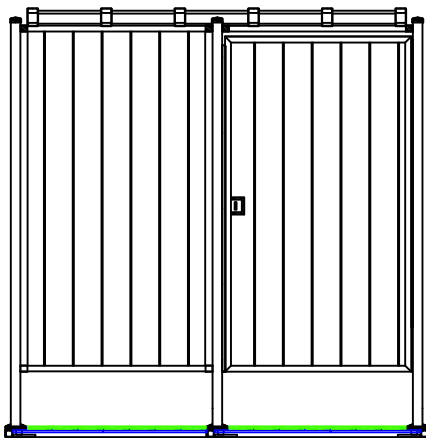

DTP-1 Elevation  
SCALE: 3/8"=1'-0"

DTP-2 Elevation  
SCALE: 3/8"=1'-0"

DTP-3 Elevation  
SCALE: 3/8"=1'-0"

DTP-4 Elevation  
SCALE: 3/8"=1'-0"

Typical Double Frame with Decking  
SCALE: 3/8"=1'-0"

**ToddPod**<sup>TM</sup>  
The Ultimate Outdoor Shower Enclosure  
[www.ToddPod.com](http://www.ToddPod.com)

Model DTP-5

Model DTP-6

Model DTP-7

Model DTP-8

DTP-5 Top View  
SCALE: 3/8"=1'-0"

DTP-6 Top View  
SCALE: 3/8"=1'-0"

DTP-7 Top View  
SCALE: 3/8"=1'-0"

DTP-8 Top View  
SCALE: 3/8"=1'-0"

DTP-5 Elevation  
SCALE: 3/8"=1'-0"

DTP-6 Elevation  
SCALE: 3/8"=1'-0"

DTP-7 Elevation  
SCALE: 3/8"=1'-0"

DTP-8 Elevation  
SCALE: 3/8"=1'-0"

Typical Double Frame with Decking  
SCALE: 3/8"=1'-0"

**ToddPod**<sup>TM</sup>  
 The Ultimate Outdoor Shower Enclosure  
 www.ToddPod.com