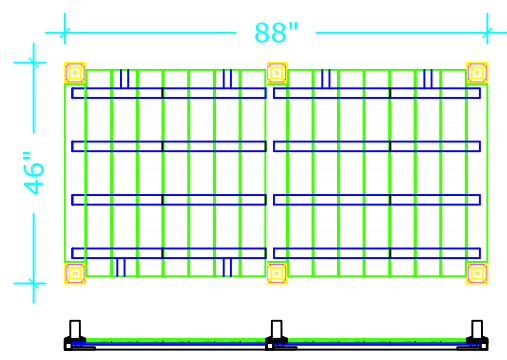

Model DTP-1

Model DTP-2

Model DTP-3

Model DTP-4

DTP-1 Top View  
SCALE: 3/8"=1'-0"

DTP-2 Top View  
SCALE: 3/8"=1'-0"

DTP-3 Top View  
SCALE: 3/8"=1'-0"

DTP-4 Top View  
SCALE: 3/8"=1'-0"

DTP-1 Elevation  
SCALE: 3/8"=1'-0"

DTP-2 Elevation  
SCALE: 3/8"=1'-0"

DTP-3 Elevation  
SCALE: 3/8"=1'-0"

DTP-4 Elevation  
SCALE: 3/8"=1'-0"

Typical Double Frame with Decking  
SCALE: 3/8"=1'-0"

**ToddPod**<sup>TM</sup>  
The Ultimate Outdoor Shower Enclosure  
[www.ToddPod.com](http://www.ToddPod.com)

Model DTP-5

Model DTP-6

Model DTP-7

Model DTP-8

DTP-5 Top View  
SCALE: 3/8"=1'-0"

DTP-6 Top View  
SCALE: 3/8"=1'-0"

DTP-7 Top View  
SCALE: 3/8"=1'-0"

DTP-8 Top View  
SCALE: 3/8"=1'-0"

DTP-5 Elevation  
SCALE: 3/8"=1'-0"

DTP-6 Elevation  
SCALE: 3/8"=1'-0"

DTP-7 Elevation  
SCALE: 3/8"=1'-0"

DTP-8 Elevation  
SCALE: 3/8"=1'-0"

Typical Double Frame with Decking  
SCALE: 3/8"=1'-0"

**ToddPod**<sup>TM</sup>  
 The Ultimate Outdoor Shower Enclosure  
 www.ToddPod.com