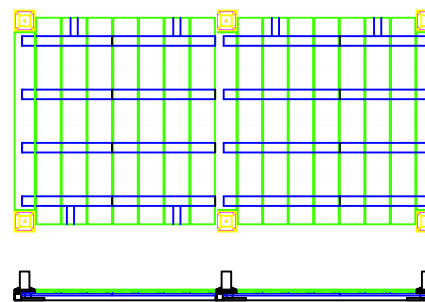

DTP-1 Elevation  
SCALE: 3/8"=1'-0"

DTP-2 Elevation  
SCALE: 3/8"=1'-0"

DTP-3 Elevation  
SCALE: 3/8"=1'-0"

DTP-4 Elevation  
SCALE: 3/8"=1'-0"

Typical Double Frame with Decking  
SCALE: 3/8"=1'-0"

**ToddPod**<sup>TM</sup>  
The Ultimate Outdoor Shower Enclosure  
[www.ToddPod.com](http://www.ToddPod.com)

Model DTP-5

Model DTP-6

Model DTP-7

Model DTP-8

DTP-5 Top View  
SCALE: 3/8"=1'-0"

DTP-6 Top View  
SCALE: 3/8"=1'-0"

DTP-7 Top View  
SCALE: 3/8"=1'-0"

DTP-8 Top View  
SCALE: 3/8"=1'-0"

DTP-5 Elevation  
SCALE: 3/8"=1'-0"

DTP-6 Elevation  
SCALE: 3/8"=1'-0"

DTP-7 Elevation  
SCALE: 3/8"=1'-0"

DTP-8 Elevation  
SCALE: 3/8"=1'-0"

Typical Double Frame with Decking  
SCALE: 3/8"=1'-0"

**ToddPod**<sup>TM</sup>  
 The Ultimate Outdoor Shower Enclosure  
 www.ToddPod.com