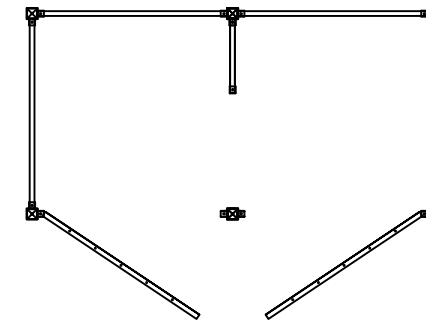

Model DTP-1

Model DTP-2

Model DTP-3

Model DTP-4

DTP-1 Top View  
SCALE: 3/8"=1'-0"

DTP-2 Top View  
SCALE: 3/8"=1'-0"

DTP-3 Top View  
SCALE: 3/8"=1'-0"

DTP-4 Top View  
SCALE: 3/8"=1'-0"

DTP-1 Elevation  
SCALE: 3/8"=1'-0"

DTP-2 Elevation  
SCALE: 3/8"=1'-0"

DTP-3 Elevation  
SCALE: 3/8"=1'-0"

DTP-4 Elevation  
SCALE: 3/8"=1'-0"

Typical Double Frame with Decking  
SCALE: 3/8"=1'-0"

**ToddPod**<sup>TM</sup>  
The Ultimate Outdoor Shower Enclosure  
[www.ToddPod.com](http://www.ToddPod.com)

Model DTP-5

Model DTP-6

Model DTP-7

Model DTP-8

DTP-5 Top View  
SCALE: 3/8"=1'-0"

DTP-6 Top View  
SCALE: 3/8"=1'-0"

DTP-7 Top View  
SCALE: 3/8"=1'-0"

DTP-8 Top View  
SCALE: 3/8"=1'-0"