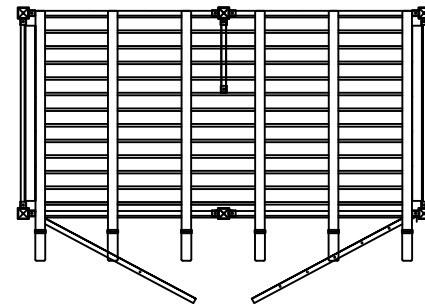

DTP-1 Elevation  
SCALE: 3/8"=1'-0"

DTP-2 Elevation  
SCALE: 3/8"=1'-0"

DTP-3 Elevation  
SCALE: 3/8"=1'-0"

DTP-4 Elevation  
SCALE: 3/8"=1'-0"

Typical Double Frame with Decking  
SCALE: 3/8"=1'-0"

**ToddPod**<sup>TM</sup>  
The Ultimate Outdoor Shower Enclosure  
[www.ToddPod.com](http://www.ToddPod.com)

Model DTP-5

Model DTP-6

Model DTP-7

Model DTP-8

DTP-5 Top View  
SCALE: 3/8"=1'-0"

DTP-6 Top View  
SCALE: 3/8"=1'-0"

DTP-7 Top View  
SCALE: 3/8"=1'-0"

DTP-8 Top View  
SCALE: 3/8"=1'-0"

DTP-5 Elevation  
SCALE: 3/8"=1'-0"

DTP-6 Elevation  
SCALE: 3/8"=1'-0"

DTP-7 Elevation  
SCALE: 3/8"=1'-0"

DTP-8 Elevation  
SCALE: 3/8"=1'-0"

Typical Double Frame with Decking  
SCALE: 3/8"=1'-0"

**ToddPod**<sup>TM</sup>  
 The Ultimate Outdoor Shower Enclosure  
 www.ToddPod.com