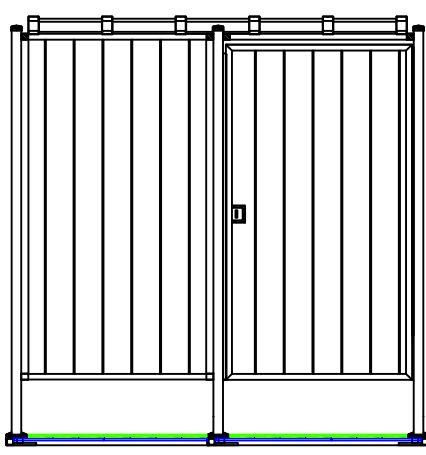

Model DTP-1

Model DTP-2

Model DTP-3

Model DTP-4

DTP-1 Top View  
SCALE: 3/8"=1'-0"

DTP-2 Top View  
SCALE: 3/8"=1'-0"

DTP-3 Top View  
SCALE: 3/8"=1'-0"

DTP-4 Top View  
SCALE: 3/8"=1'-0"

DTP-1 Elevation  
SCALE: 3/8"=1'-0"

DTP-2 Elevation  
SCALE: 3/8"=1'-0"

DTP-3 Elevation  
SCALE: 3/8"=1'-0"

DTP-4 Elevation  
SCALE: 3/8"=1'-0"

Typical Double Frame with Decking  
SCALE: 3/8"=1'-0"

**ToddPod**<sup>TM</sup>  
The Ultimate Outdoor Shower Enclosure  
[www.ToddPod.com](http://www.ToddPod.com)

Model DTP-5

Model DTP-6

Model DTP-7

Model DTP-8

DTP-5 Top View  
SCALE: 3/8"=1'-0"

DTP-6 Top View  
SCALE: 3/8"=1'-0"

DTP-7 Top View  
SCALE: 3/8"=1'-0"

DTP-8 Top View  
SCALE: 3/8"=1'-0"