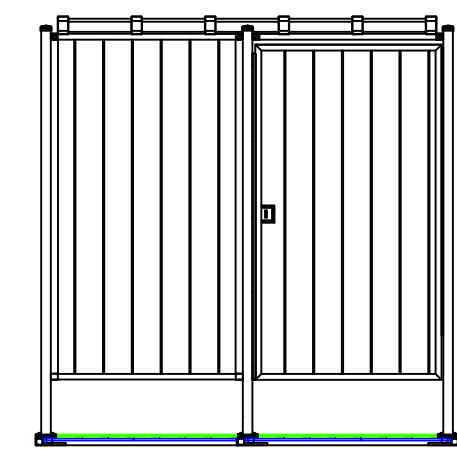

Model DTP-1

Model DTP-2

Model DTP-3

Model DTP-4

DTP-1 Top View  
SCALE: 3/8"=1'-0"

DTP-2 Top View  
SCALE: 3/8"=1'-0"

DTP-3 Top View  
SCALE: 3/8"=1'-0"

DTP-4 Top View  
SCALE: 3/8"=1'-0"

DTP-1 Elevation  
SCALE: 3/8"=1'-0"

DTP-2 Elevation  
SCALE: 3/8"=1'-0"

DTP-3 Elevation  
SCALE: 3/8"=1'-0"

DTP-4 Elevation  
SCALE: 3/8"=1'-0"

Typical Double Frame with Decking  
SCALE: 3/8"=1'-0"

**ToddPod**<sup>TM</sup>  
The Ultimate Outdoor Shower Enclosure  
[www.ToddPod.com](http://www.ToddPod.com)

Model DTP-5

Model DTP-6

Model DTP-7

Model DTP-8

DTP-5 Top View  
SCALE: 3/8"=1'-0"

DTP-6 Top View  
SCALE: 3/8"=1'-0"

DTP-7 Top View  
SCALE: 3/8"=1'-0"

DTP-8 Top View  
SCALE: 3/8"=1'-0"

DTP-5 Elevation  
SCALE: 3/8"=1'-0"

DTP-6 Elevation  
SCALE: 3/8"=1'-0"

DTP-7 Elevation  
SCALE: 3/8"=1'-0"

DTP-8 Elevation  
SCALE: 3/8"=1'-0"

Typical Double Frame with Decking  
SCALE: 3/8"=1'-0"

**ToddPod**<sup>TM</sup>  
 The Ultimate Outdoor Shower Enclosure  
 www.ToddPod.com