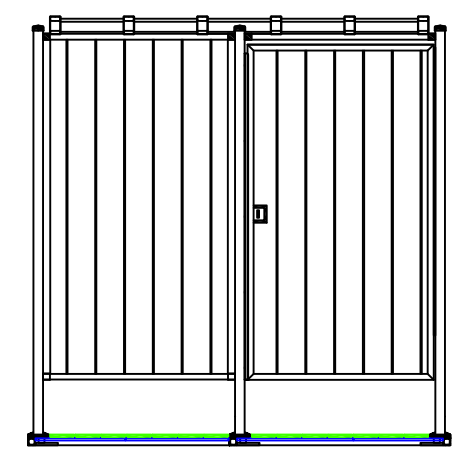

Model DTP-1

Model DTP-2

Model DTP-3

Model DTP-4

DTP-1 Top View  
SCALE: 3/8"=1'-0"

DTP-2 Top View  
SCALE: 3/8"=1'-0"

DTP-3 Top View  
SCALE: 3/8"=1'-0"

DTP-4 Top View  
SCALE: 3/8"=1'-0"

DTP-1 Elevation  
SCALE: 3/8"=1'-0"

DTP-2 Elevation  
SCALE: 3/8"=1'-0"

DTP-3 Elevation  
SCALE: 3/8"=1'-0"

DTP-4 Elevation  
SCALE: 3/8"=1'-0"

Typical Double Frame with Decking  
SCALE: 3/8"=1'-0"

**ToddPod**<sup>TM</sup>  
The Ultimate Outdoor Shower Enclosure  
[www.ToddPod.com](http://www.ToddPod.com)

Model DTP-5

Model DTP-6

Model DTP-7

Model DTP-8

DTP-5 Top View  
SCALE: 3/8"=1'-0"

DTP-6 Top View  
SCALE: 3/8"=1'-0"

DTP-7 Top View  
SCALE: 3/8"=1'-0"

DTP-8 Top View  
SCALE: 3/8"=1'-0"