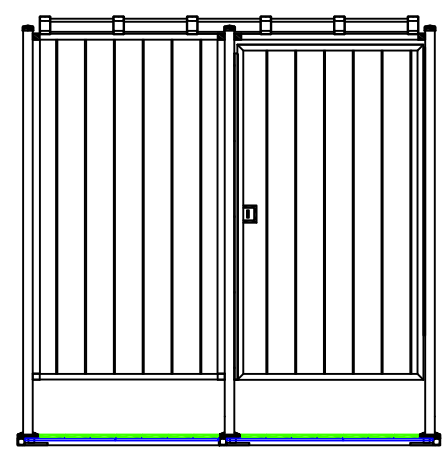

Model DTP-1

Model DTP-2

Model DTP-3

Model DTP-4

DTP-1 Top View  
SCALE: 3/8"=1'-0"

DTP-2 Top View  
SCALE: 3/8"=1'-0"

DTP-3 Top View  
SCALE: 3/8"=1'-0"

DTP-4 Top View  
SCALE: 3/8"=1'-0"

DTP-1 Elevation  
SCALE: 3/8"=1'-0"

DTP-2 Elevation  
SCALE: 3/8"=1'-0"

DTP-3 Elevation  
SCALE: 3/8"=1'-0"

DTP-4 Elevation  
SCALE: 3/8"=1'-0"

Typical Double Frame with Decking  
SCALE: 3/8"=1'-0"

**ToddPod**<sup>TM</sup>  
The Ultimate Outdoor Shower Enclosure  
[www.ToddPod.com](http://www.ToddPod.com)

Model DTP-5

Model DTP-6

Model DTP-7

Model DTP-8

DTP-5 Top View  
SCALE: 3/8"=1'-0"

DTP-6 Top View  
SCALE: 3/8"=1'-0"

DTP-7 Top View  
SCALE: 3/8"=1'-0"

DTP-8 Top View  
SCALE: 3/8"=1'-0"