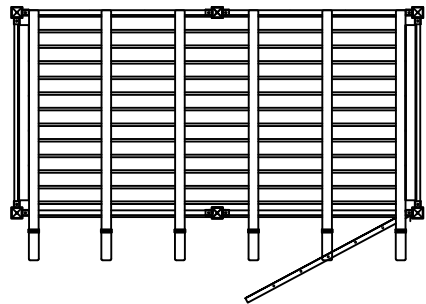

DTP-1 Elevation  
SCALE: 3/8"=1'-0"

DTP-2 Elevation  
SCALE: 3/8"=1'-0"

DTP-3 Elevation  
SCALE: 3/8"=1'-0"

DTP-4 Elevation  
SCALE: 3/8"=1'-0"

Typical Double Frame with Decking  
SCALE: 3/8"=1'-0"

**ToddPod**<sup>TM</sup>  
The Ultimate Outdoor Shower Enclosure  
[www.ToddPod.com](http://www.ToddPod.com)

Model DTP-5

Model DTP-6

Model DTP-7

Model DTP-8

DTP-5 Top View  
SCALE: 3/8"=1'-0"

DTP-6 Top View  
SCALE: 3/8"=1'-0"

DTP-7 Top View  
SCALE: 3/8"=1'-0"

DTP-8 Top View  
SCALE: 3/8"=1'-0"

DTP-5 Elevation  
SCALE: 3/8"=1'-0"

DTP-6 Elevation  
SCALE: 3/8"=1'-0"

DTP-7 Elevation  
SCALE: 3/8"=1'-0"

DTP-8 Elevation  
SCALE: 3/8"=1'-0"

Typical Double Frame with Decking  
SCALE: 3/8"=1'-0"

**ToddPod**<sup>TM</sup>  
 The Ultimate Outdoor Shower Enclosure  
 www.ToddPod.com