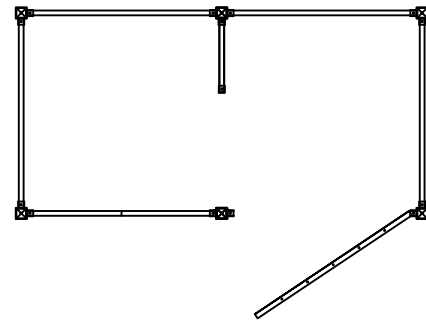

Model DTP-1

Model DTP-2

Model DTP-3

Model DTP-4

DTP-1 Top View  
SCALE: 3/8"=1'-0"

DTP-2 Top View  
SCALE: 3/8"=1'-0"

DTP-3 Top View  
SCALE: 3/8"=1'-0"

DTP-4 Top View  
SCALE: 3/8"=1'-0"

DTP-1 Elevation  
SCALE: 3/8"=1'-0"

DTP-2 Elevation  
SCALE: 3/8"=1'-0"

DTP-3 Elevation  
SCALE: 3/8"=1'-0"

DTP-4 Elevation  
SCALE: 3/8"=1'-0"

Typical Double Frame with Decking  
SCALE: 3/8"=1'-0"

**ToddPod**<sup>TM</sup>  
The Ultimate Outdoor Shower Enclosure  
[www.ToddPod.com](http://www.ToddPod.com)

Model DTP-5

Model DTP-6

Model DTP-7

Model DTP-8

DTP-5 Top View  
SCALE: 3/8"=1'-0"

DTP-6 Top View  
SCALE: 3/8"=1'-0"

DTP-7 Top View  
SCALE: 3/8"=1'-0"

DTP-8 Top View  
SCALE: 3/8"=1'-0"