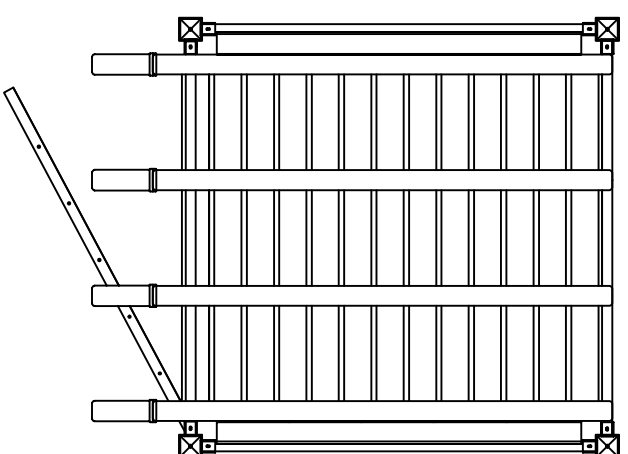

Typical Single Frame with Decking
N.T.S.

Single Model Top View
N.T.S.

Single Model Top Left Side View
N.T.S.

View of Layout

(NO BACK WALL)

Model STP-1 (46")

Single Model Elevation
N.T.S.

Single Model Side Elevation
N.T.S.