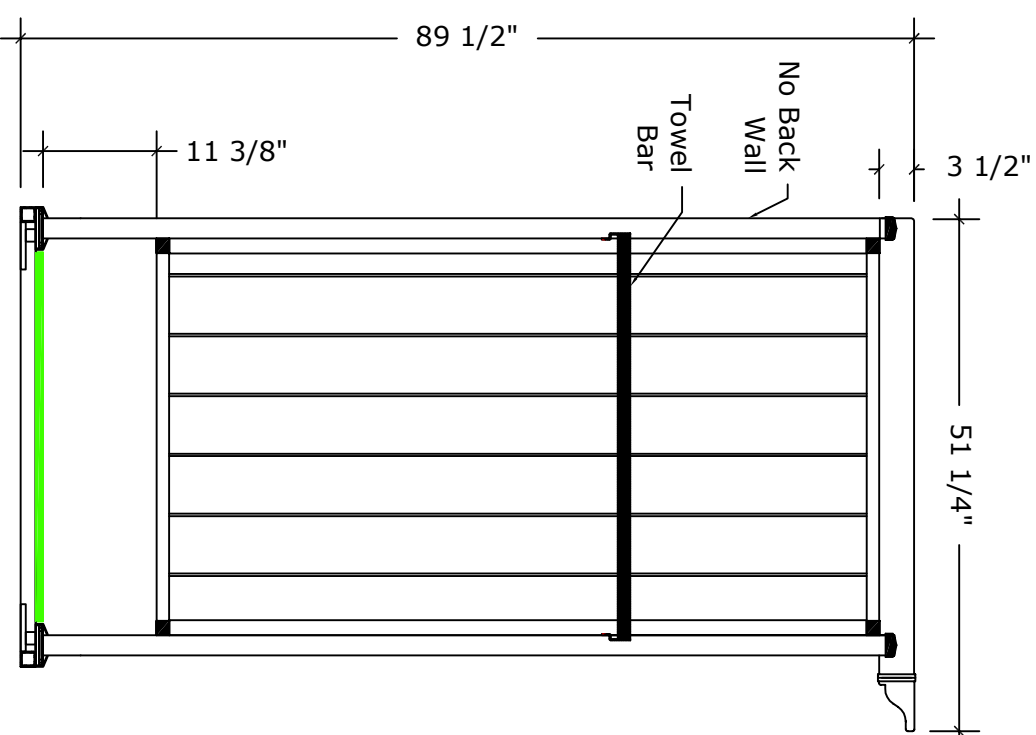

Typical Single Frame with Decking
N.T.S.

Single Model Top View
N.T.S.

Single Model Top Left Side View
N.T.S.

View of Layout

(NO BACK WALL)

Model STP-1 (46")

Single Model Elevation
N.T.S.

Single Model Side Elevation
N.T.S.