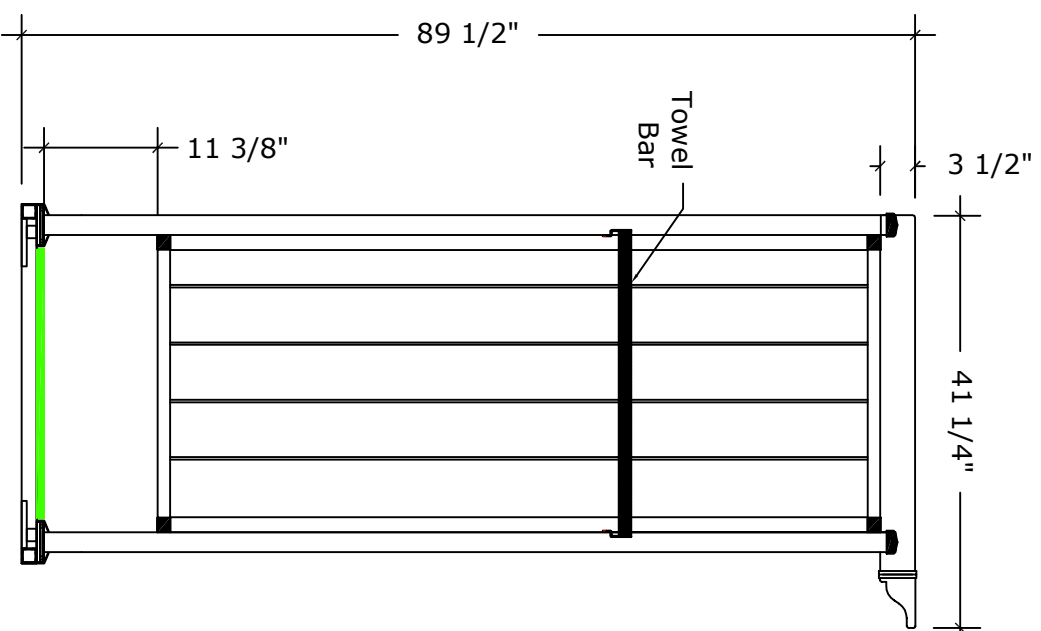

Typical Single Frame with Decking  
N.T.S.

Single Model Top View  
N.T.S.

Single Model Top Left Side View  
N.T.S.

**View of Layout**

Model STP-2 (36")

Single Model Elevation  
N.T.S.

Single Model Side Elevation  
N.T.S.