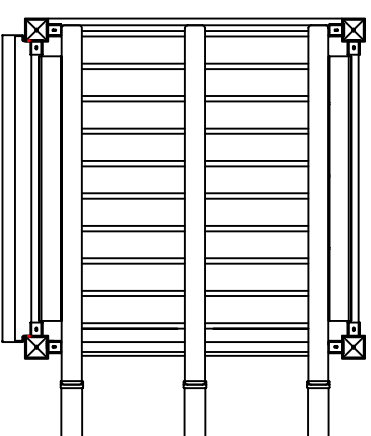

Typical Single Frame with Decking  
N.T.S.

Single Model Top View  
N.T.S.

Single Model Top Left Side View  
N.T.S.

**View of Layout**

Model STP-2 (36")

Single Model Elevation  
N.T.S.

Single Model Side Elevation  
N.T.S.